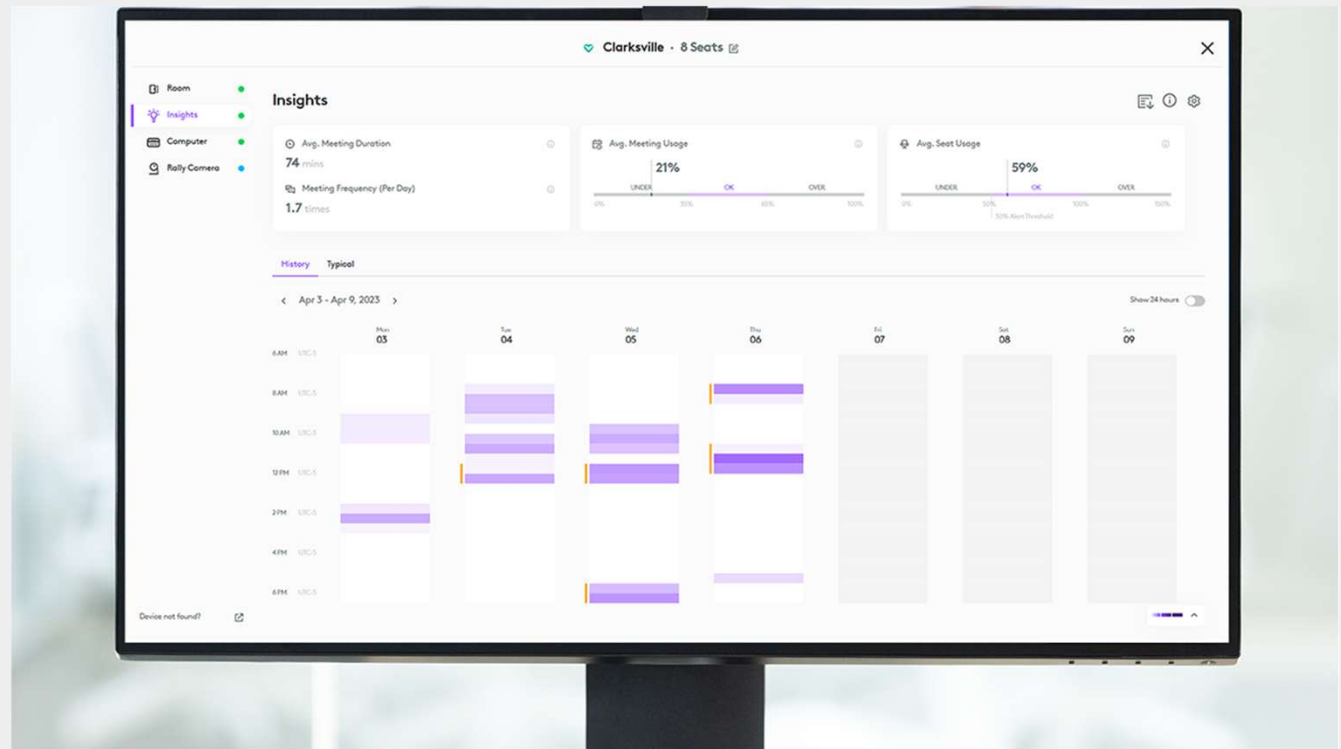

How do you currently manage meeting rooms?

Are your systems sustainable?

What other challenges do you come across?

Better Occupancy

Get Insights

Works with Platforms

Easy to Deploy

Sustainable

Workspace automations

Auto Book the room when someone enters.

Auto Release the room if no one is detected or if a meeting ends early.

Use with Logitech View to see room status on interactive maps.

And get occupancy insights in Sync.