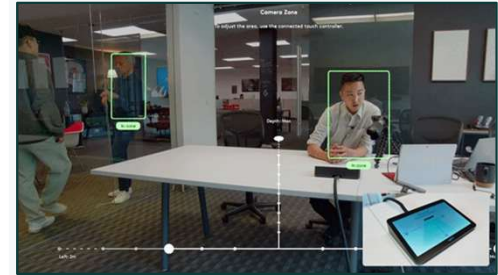

How do you solve for
“presence” ?

What challenges do you
come across?

Group View (Composite)

Speaker View (Composite)

Grid View (Multi-Stream)

Camera Zone

Logitech Sight Speaker View (Composite)

Logitech Sight Smart Switching

LOGITECH AI-POWERED EXPERIENCES

Logitech Scribe - Presenter Removal & Content Enhancement

RightSight Auto-Framing for Webcams

Show Mode for Webcams

Far-End Noise Suppression

Simple Portfolio

Tabletop Camera