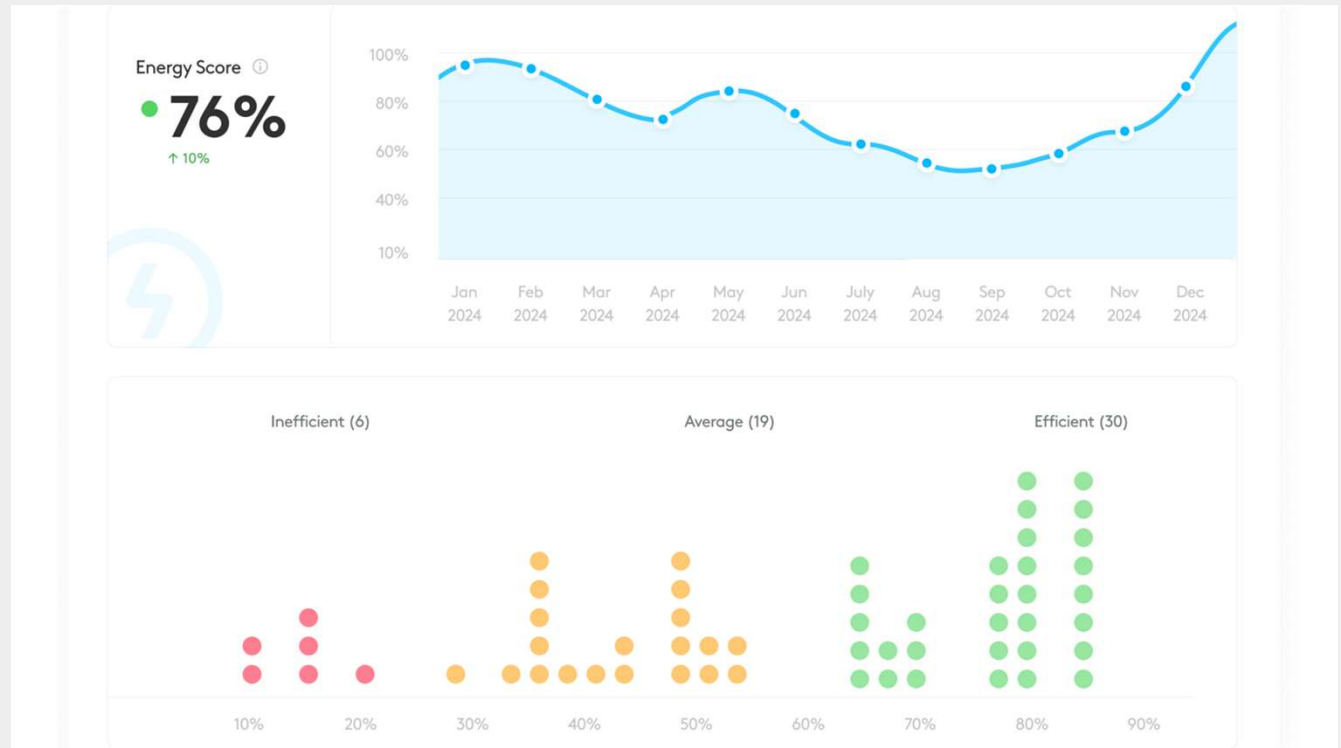

Better Occupancy

Get Insights

Works with Platforms

Easy to Deploy

Sustainable

Room Energy

Look at room climate and air flow to better understand efficiencies for heating and cooling.