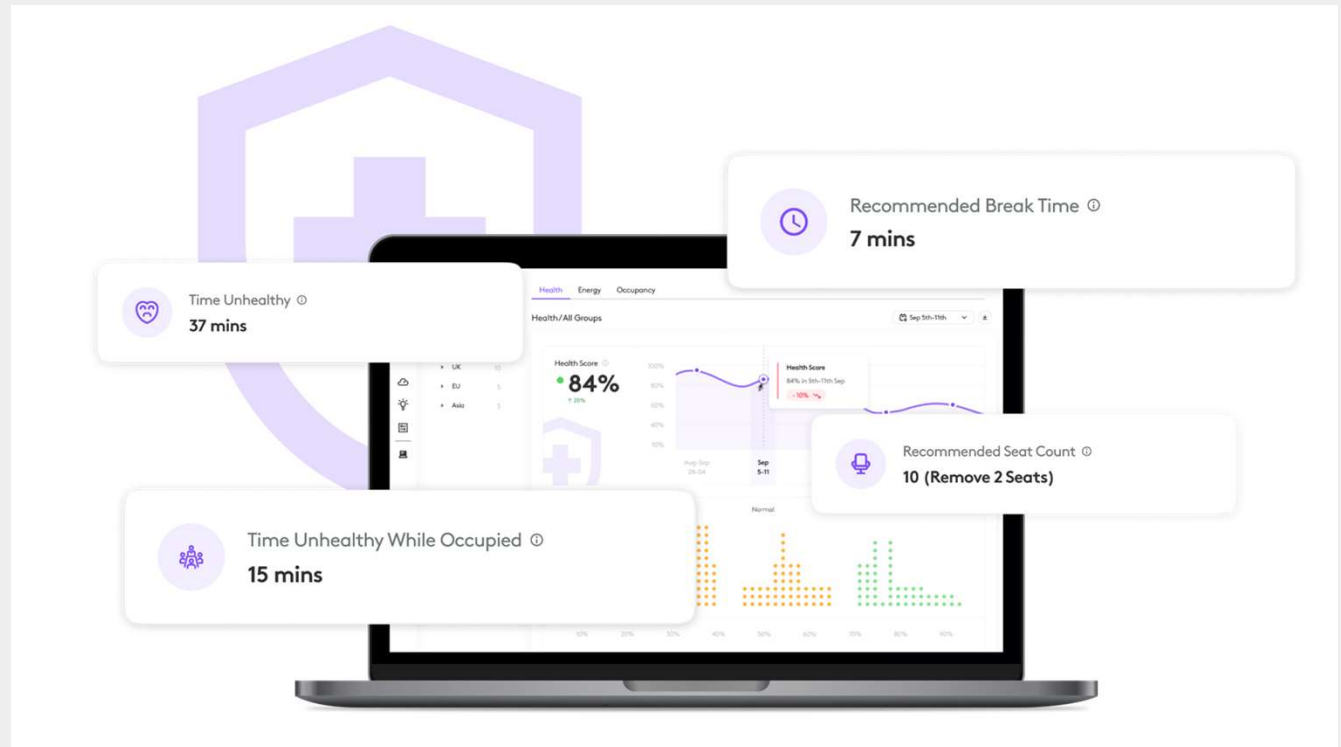

Get Insights

Works with Platforms

Easy to Deploy

Sustainable

Room Health

Get an overview of room conditions, or look more closely at room-level environmental data.

Better Occupancy

Get Insights

Works with Platforms

Easy to Deploy

Sustainable

Room Energy

Look at room climate and air flow to better understand efficiencies for heating and cooling.

Better Occupancy

Get Insights

Works with Platforms

Easy to Deploy

Sustainable

Actionable insights

Use suggested actions to enhance workplace wellbeing and improve energy efficiency.

Enhance performance with services

Activate integrations, and occupancy, health and energy insights with a Logitech service plan.