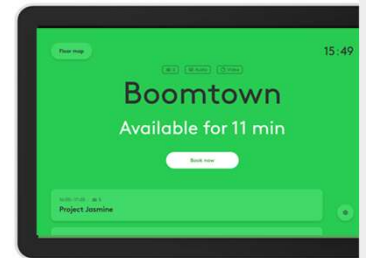

Scheduling Panel