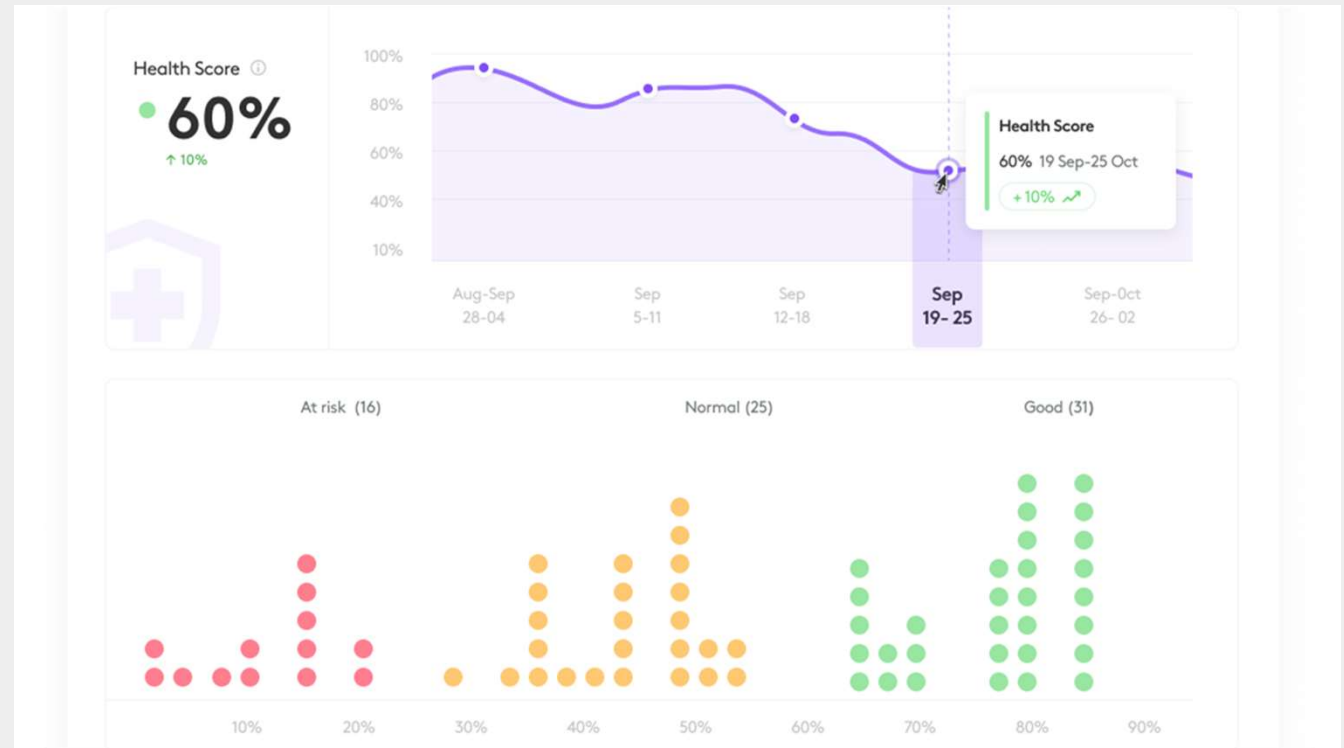

CO₂

VOC

PM

Radar

Pressure

Humidity

Air Changes / Hr

Better Occupancy

Get Insights

Works with Platforms

Easy to Deploy

Sustainable

Room Health

Get an overview of room conditions, or look more closely at room-level environmental data.

Better Occupancy

Get Insights